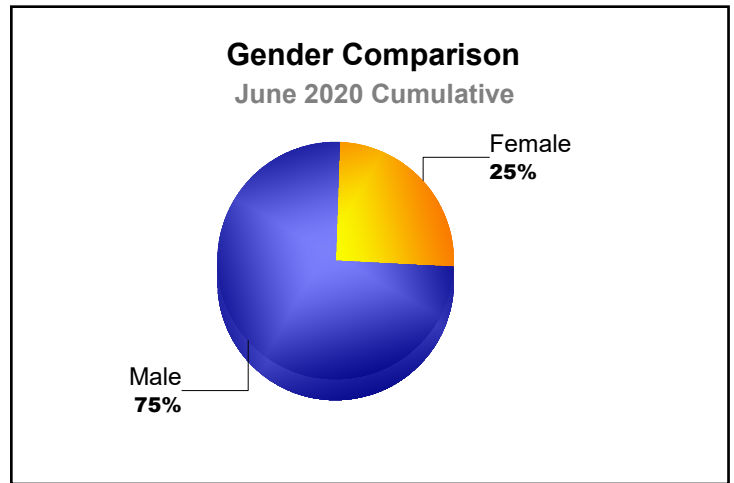

Year	New Clubs	Dropped Clubs	Gain/ Loss Clubs	New Members	Charter Members	Reinstate Members	Transfer Members	Total Member Added	Total Members Dropped	Gain/ Loss Members
2015-2016	0	-1	-1	86	1	13	3	103	-155	-52
2016-2017	0	0	0	101	1	3	5	110	-126	-16
2017-2018	0	-1	-1	76	0	5	4	85	-169	-84
2018-2019	1	0	1	76	26	6	1	109	-107	2
2019-2020	0	0	0	55	1	3	4	63	-88	-25
Average	0	0	0	79	6	6	3	94	-129	-35