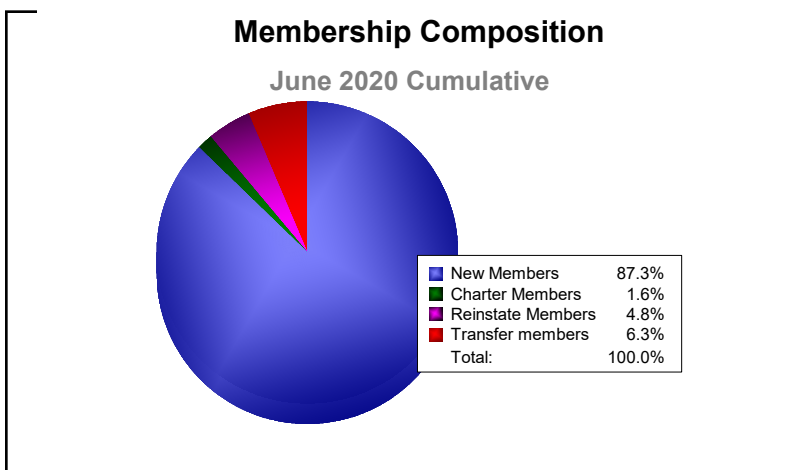

Year	New Clubs	Dropped Clubs	Gain/ Loss Clubs	New Members	Charter Members	Reinstate Members	Transfer Members	Total Member Added	Total Members Dropped	Gain/ Loss Members
2015-2016	0	-1	-1	86	1	13	3	103	-155	-52
2016-2017	0	0	0	101	1	3	5	110	-126	-16
2017-2018	0	-1	-1	76	0	5	4	85	-169	-84
2018-2019	1	0	1	76	26	6	1	109	-107	2
2019-2020	0	0	0	55	1	3	4	63	-88	-25
Average	0	0	0	79	6	6	3	94	-129	-35

Year	New Clubs	Dropped Clubs	Gain/ Loss Clubs	New Members	Charter Members	Reinstate Members	Transfer Members	Total Member Added	Total Members Dropped	Gain/ Loss Members
2015-2016	1	-1	0	49	34	2	12	97	-63	34
2016-2017	0	-1	-1	44	2	0	1	47	-57	-10
2017-2018	0	-1	-1	36	0	4	4	44	-92	-48
2018-2019	0	0	0	49	0	1	2	52	-45	7
2019-2020	0	0	0	22	0	1	2	25	-41	-16
Average	0	-1	0	40	7	2	4	53	-60	-7