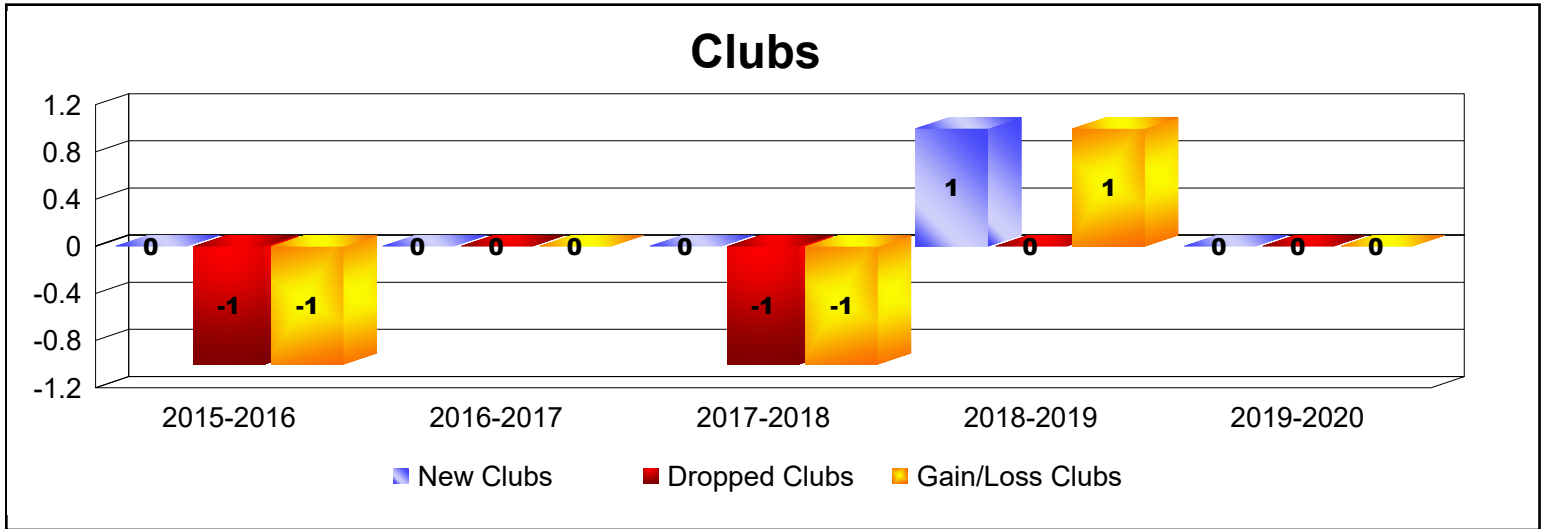

Year	New Clubs	Dropped Clubs	Gain/ Loss Clubs	New Members	Charter Members	Reinstate Members	Transfer Members	Total Member Added	Total Members Dropped	Gain/ Loss Members
2015-2016	0	-1	-1	86	1	13	3	103	-155	-52
2016-2017	0	0	0	101	1	3	5	110	-126	-16
2017-2018	0	-1	-1	76	0	5	4	85	-169	-84
2018-2019	1	0	1	76	26	6	1	109	-107	2
2019-2020	0	0	0	55	1	3	4	63	-88	-25
Average	0	0	0	79	6	6	3	94	-129	-35

Year	New Clubs	Dropped Clubs	Gain/ Loss Clubs	New Members	Charter Members	Reinstate Members	Transfer Members	Total Member Added	Total Members Dropped	Gain/ Loss Members
2015-2016	1	-1	0	49	34	2	12	97	-63	34
2016-2017	0	-1	-1	44	2	0	1	47	-57	-10
2017-2018	0	-1	-1	36	0	4	4	44	-92	-48
2018-2019	0	0	0	49	0	1	2	52	-45	7
2019-2020	0	0	0	22	0	1	2	25	-41	-16
Average	0	-1	0	40	7	2	4	53	-60	-7