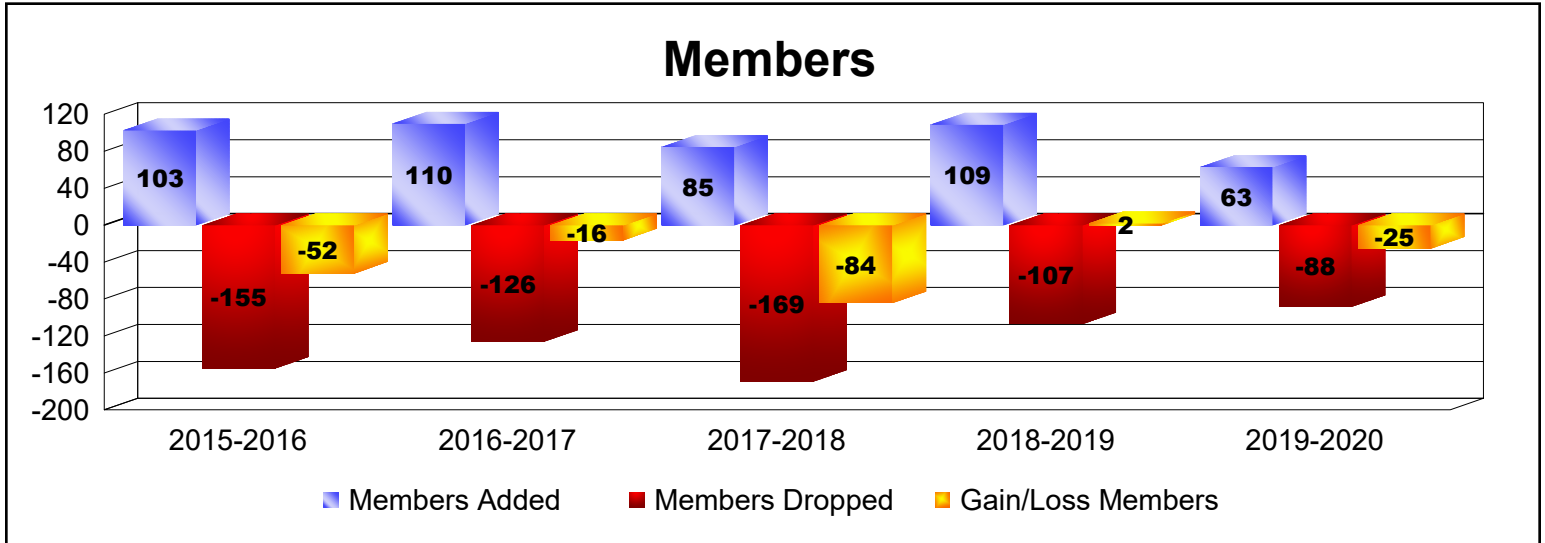

Year	New Clubs	Dropped Clubs	Gain/ Loss Clubs	New Members	Charter Members	Reinstate Members	Transfer Members	Total Member Added	Total Members Dropped	Gain/ Loss Members
2015-2016	0	-1	-1	86	1	13	3	103	-155	-52
2016-2017	0	0	0	101	1	3	5	110	-126	-16
2017-2018	0	-1	-1	76	0	5	4	85	-169	-84
2018-2019	1	0	1	76	26	6	1	109	-107	2
2019-2020	0	0	0	55	1	3	4	63	-88	-25
Average	0	0	0	79	6	6	3	94	-129	-35

Year	New Clubs	Dropped Clubs	Gain/ Loss Clubs	New Members	Charter Members	Reinstate Members	Transfer Members	Total Member Added	Total Members Dropped	Gain/ Loss Members
2015-2016	1	-1	0	49	34	2	12	97	-63	34
2016-2017	0	-1	-1	44	2	0	1	47	-57	-10
2017-2018	0	-1	-1	36	0	4	4	44	-92	-48
2018-2019	0	0	0	49	0	1	2	52	-45	7
2019-2020	0	0	0	22	0	1	2	25	-41	-16
Average	0	-1	0	40	7	2	4	53	-60	-7